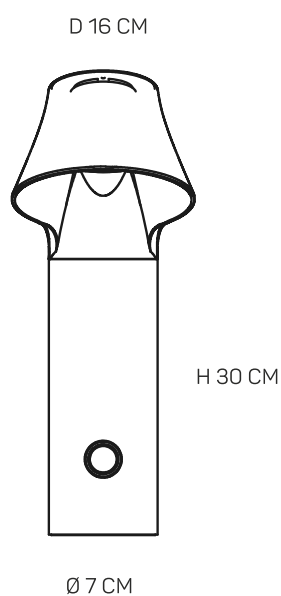

WILLOW

LOOM<sup>®</sup>  
DESIGN

**WILLOW IP54**

RECHARGEABLE TABLE LAMP

COLORS - METALLIC PAINT:  
JUST WHITE  
DESERT YELLOW  
MIDNIGHT GREEN

LED 5 W  
LUMEN 270  
2700 K  
RA 95  
DIMMABLE  
BUILT IN BATTERY WITH 5000MAH  
USB TYPE C-CHARGING PORT  
MATERIAL: ALUMINUM

H 30 CM X Ø BASE 7 CM X D 16 CM